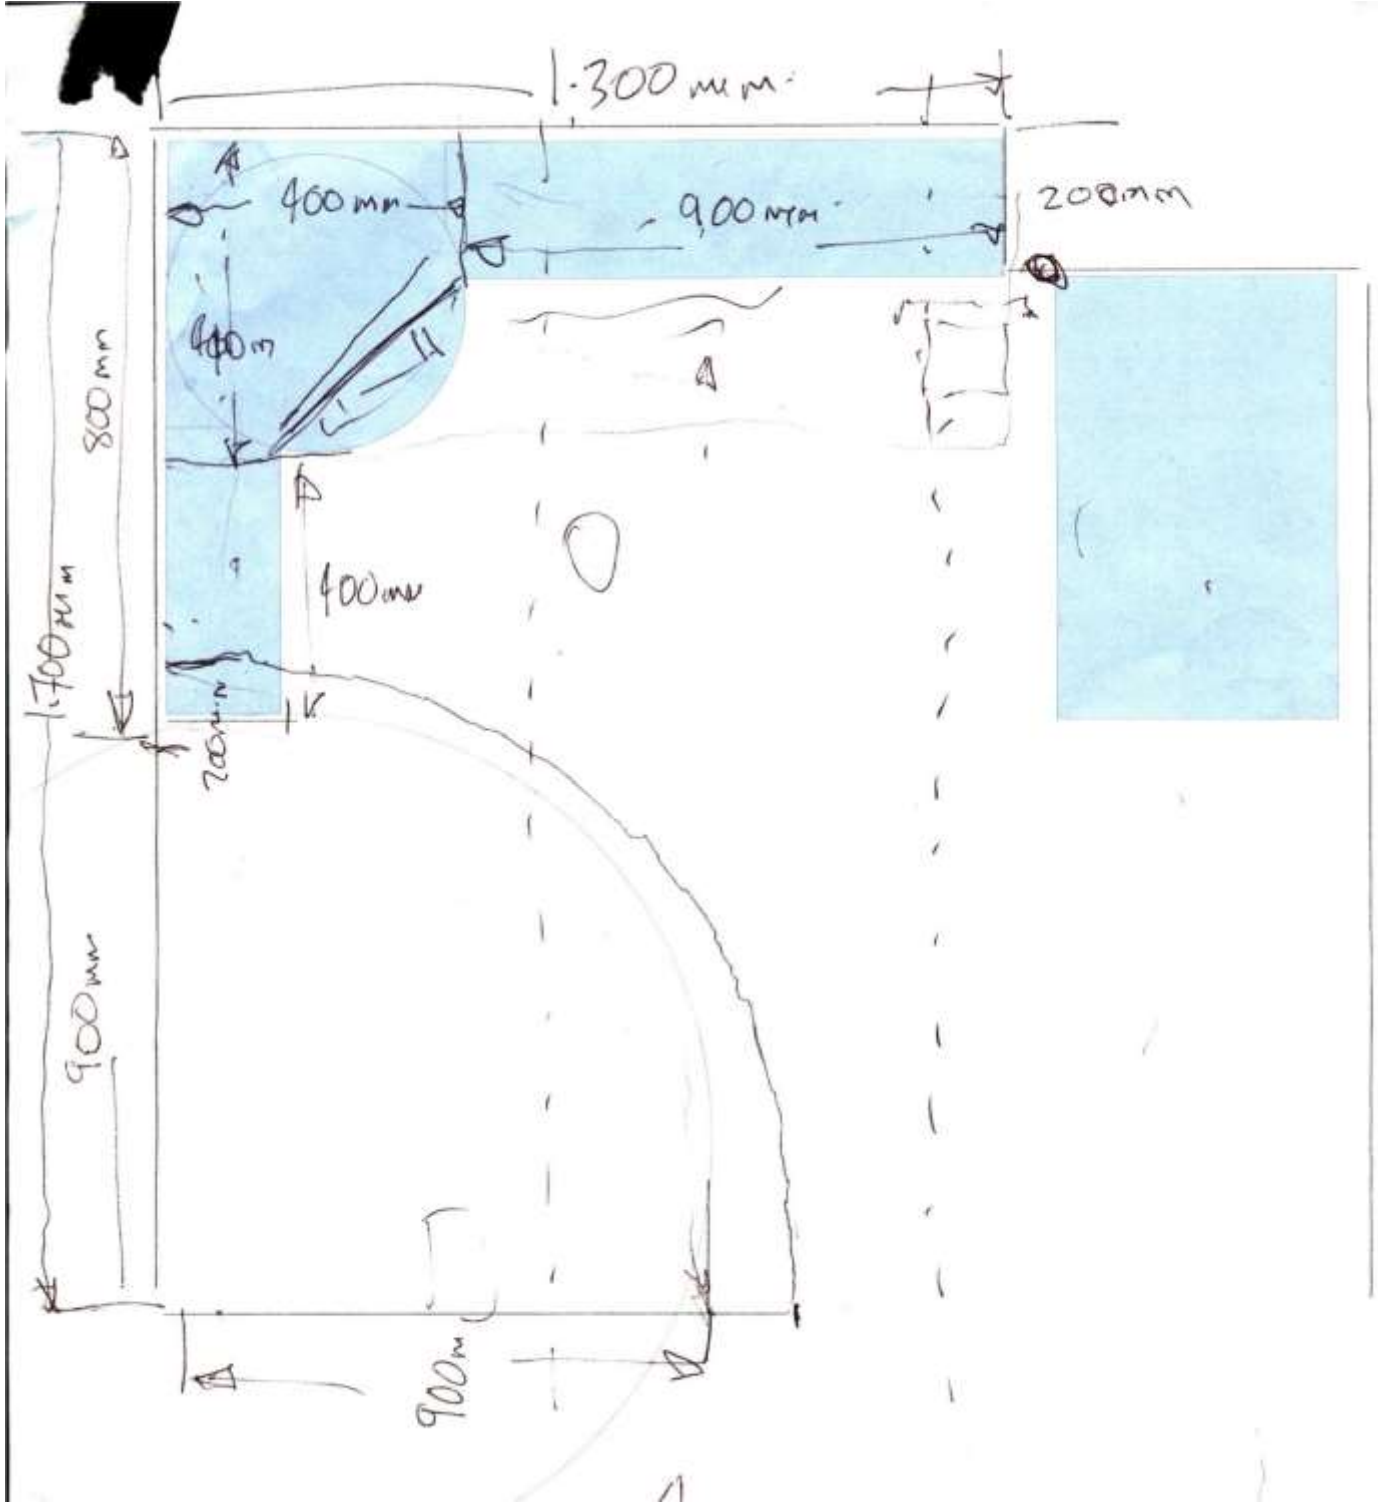

$$\begin{aligned}
 a &= 1.8 \times 2 = 3.6 \\
 b &= 1 + 2 = 2 \\
 c &= 1.8 \times 2 = 3.6 \\
 d &= 1.8 \times 2 = 3.6 \\
 e &= 1 \times 2 = 2
 \end{aligned}$$

16-17 sq mtrs

30-40 sq mtrs.

Get her meter

Dimensions

$$\sqrt{88200}$$

$$54rt\ 22050$$

hausgrau

Bedroom 2

Room dimensions

Lounge 386cm x 343cm

Dining 294cm x 231cm (not including step)

Kitchen 296cm x 197cm