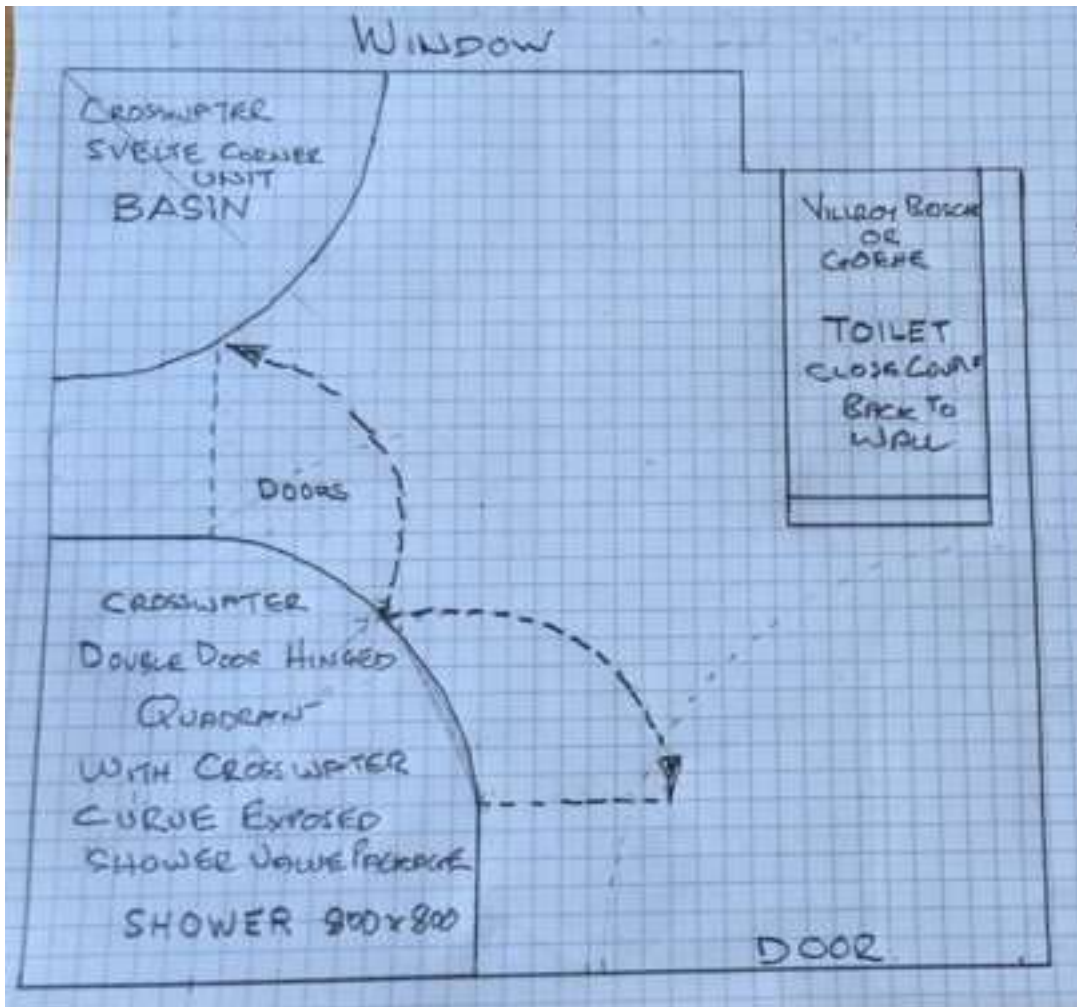

Contents

Bathroom	3
Richard's bathroom layout.....	3
Bathroom Parts	4
Crosswater Svelte Corner Unit & Cast Mineral Marble Basin.....	5
Crosswater Quadrant shower cubicle.....	6
Crosswater shower tray	7
Crosswater Curve Multifunction Thermostatic Exposed Shower Valve Package	8
Crosswater Kai Lever Mini Basin Mixer Tap.....	9
Toilet	10
Radiator.....	12
Bathroom Costs.....	13
Quote	14
Tiles	16
Dimensions.....	17
Bedroom 2.....	19
Room dimensions.....	19
Measurements for stair and landing carpet	19
Downstairs Toilet and utility room	20
My bedroom	21

Bathroom

Richard's bathroom layout