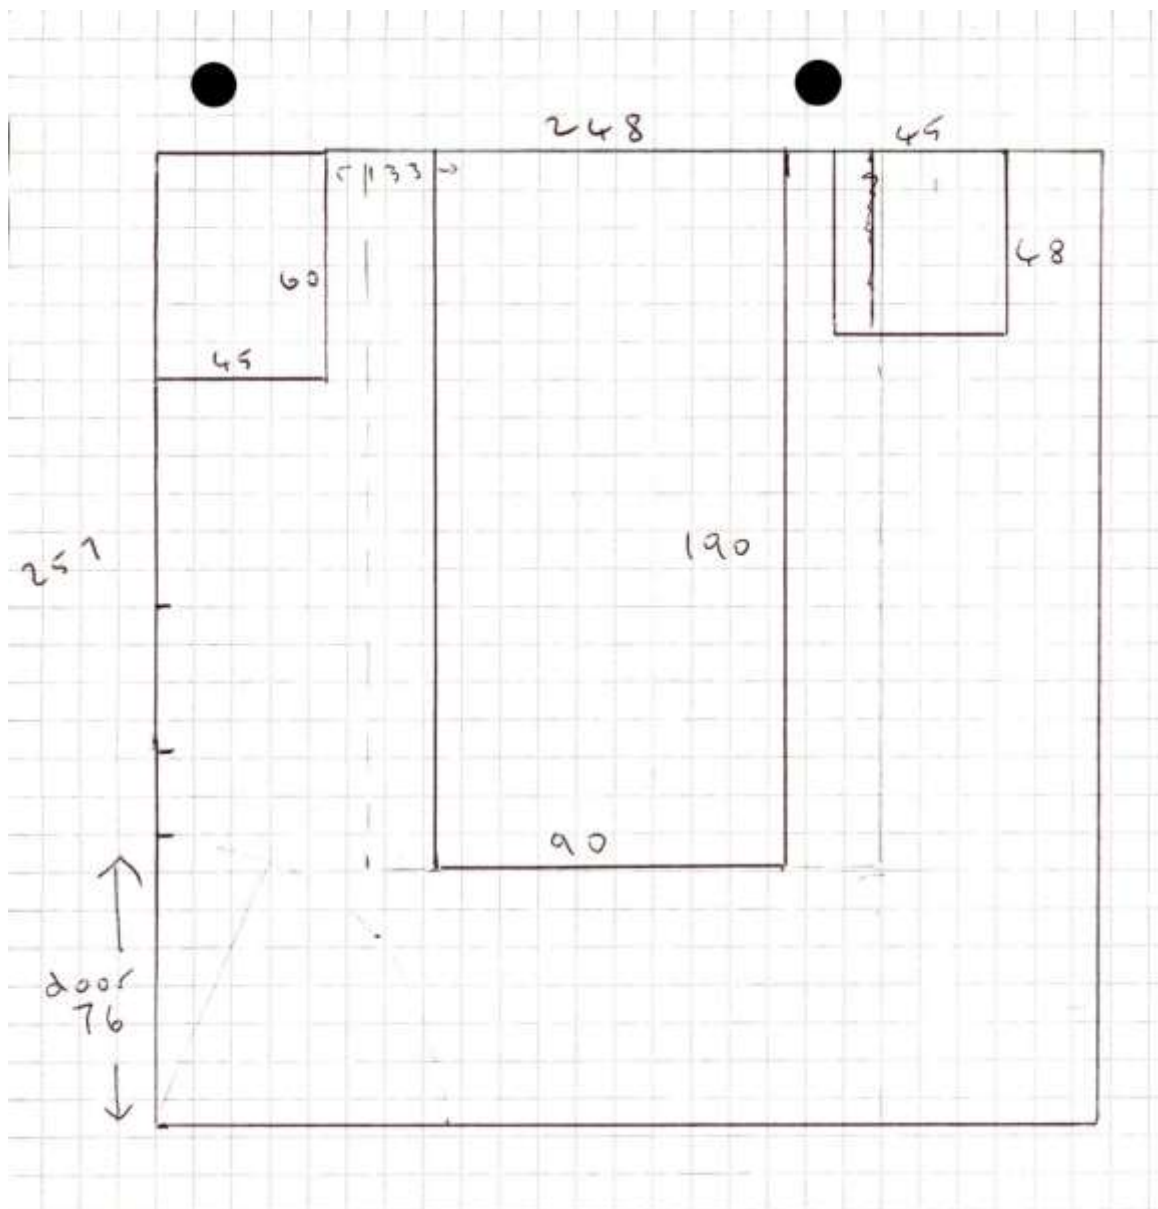

$$\begin{aligned}
 a &= 1.8 \times 2 = 3.6 \\
 b &= 1 + 2 = 2 \\
 c &= 1.8 \times 2 = 3.6 \\
 d &= 1.8 \times 2 = 3.6 \\
 e &= 1 \times 2 = 2
 \end{aligned}$$

16-17 sq mtrs

30-40 sq mtrs.

Get her meter

Dimensions

$$\sqrt{88200}$$

$$54rt\ 22050$$

hausgrau

Bedroom 2

Room dimensions

Lounge 386cm x 343cm

Dining 294cm x 231cm (not including step)

Kitchen 296cm x 197cm

Bedroom1 257 x 250

Bedroom2 257 x 250

Bedroom3 248 x 178

Bathroom

Measurements for stair and landing carpet

Landing 2m x 2m

Lobby 1.3m x 1.3m

Stairs 1m x 7m