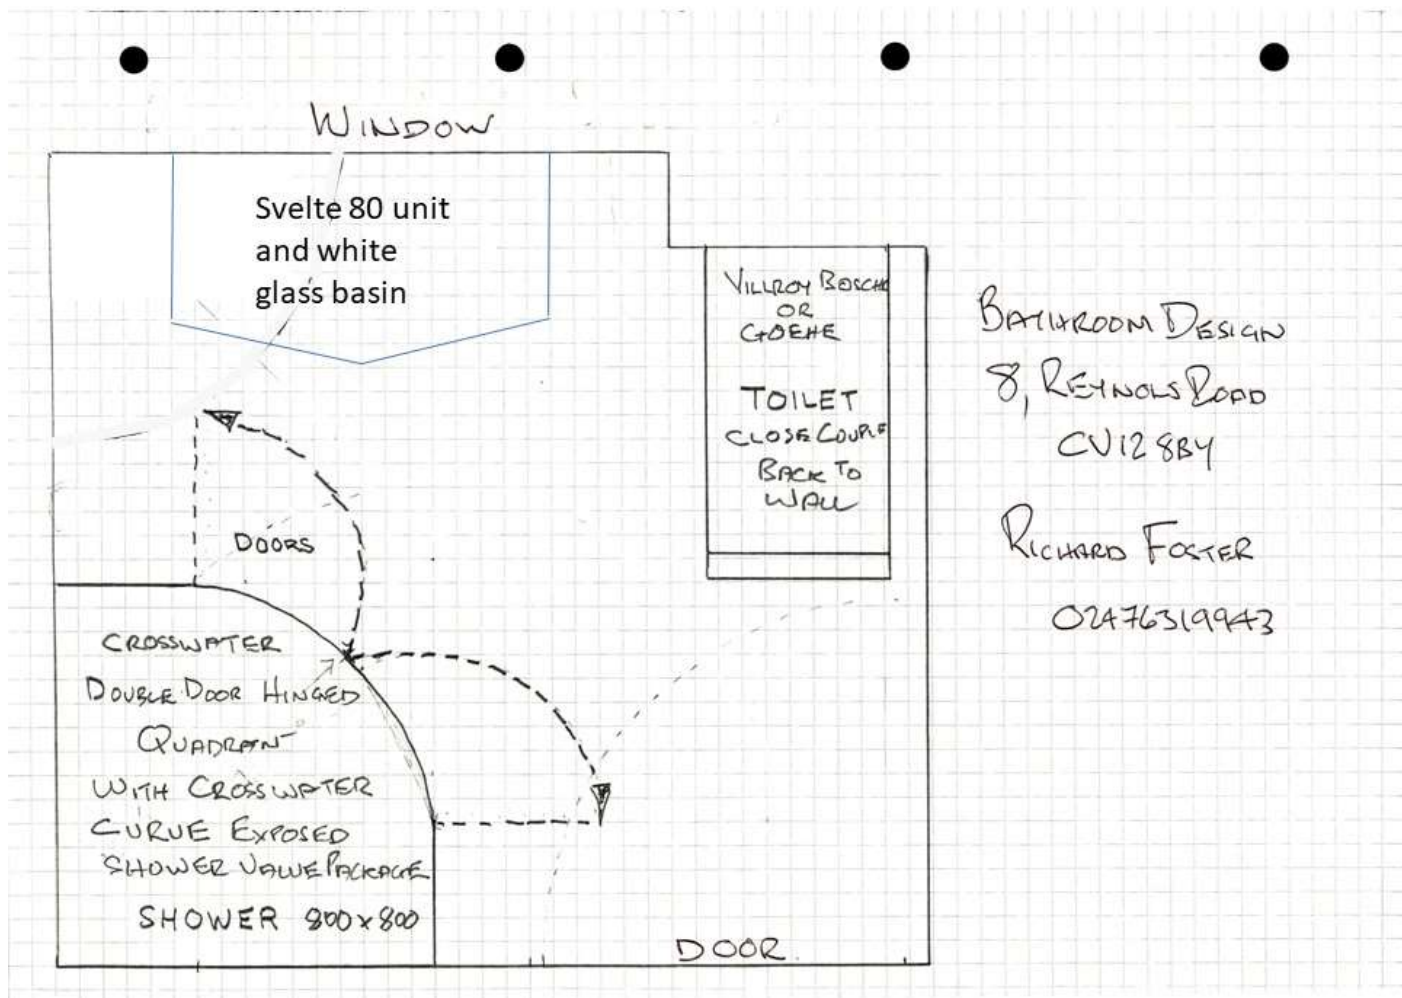

Revised layout with available basin

BATHROOM DESIGN
8, REYNOLDS ROAD
CV12 8BY
RICHARD FOSTER
02476319943

Bathroom Parts