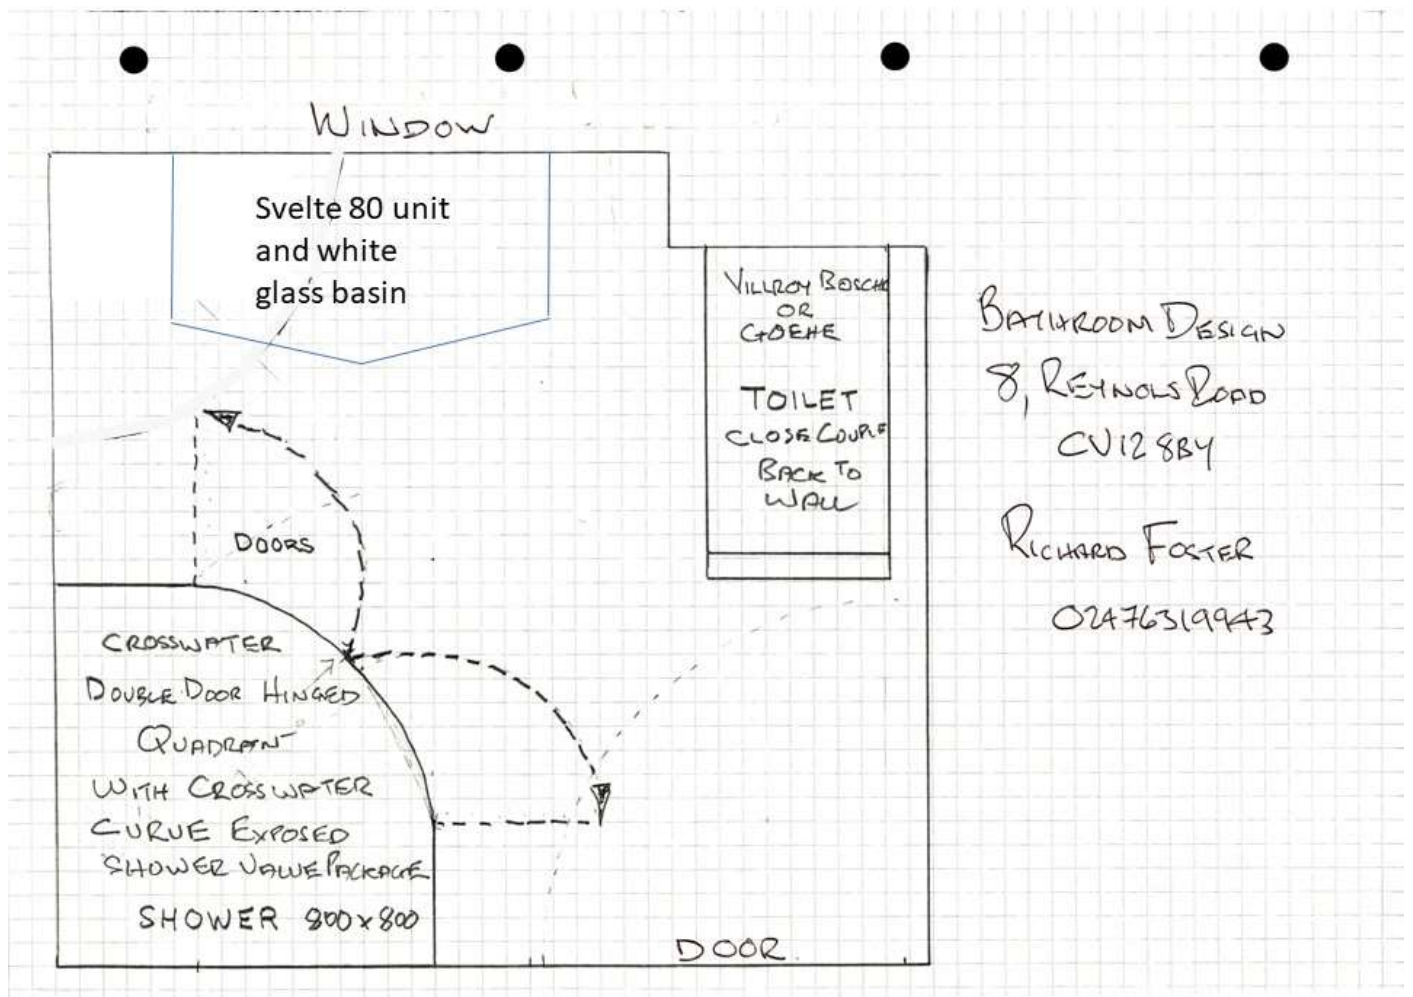

Bathroom Design

2021

*Updated following
purchases from
Porcelanosa*

Contents

Bathroom	3
Layout.....	3
Tap.....	4
.....	4
Svelte 80 Unit & Ice White Glass Basin	4
Crosswater Quadrant shower cubicle.....	5
Crosswater shower tray.....	6
Crosswater Curve Multifunction Thermostatic Exposed Shower Valve Package	Error! Bookmark not defined.
Shower	7
Toilet	8
Radiator.....	9
Tiles	10
Quote	17
Porcelanosa Purchases.....	19
Parts List.....	20

Bathroom

Layout

Tap

Svelte 80 Unit & Ice White Glass Basin

[Svelte 80 Unit & Ice White Glass Basin in Bathroom Furniture | SKU SVELTE80_UNIT_WHITE_GLASS_BASIN | Crosswater Bathrooms](#)

Crosswater Quadrant shower cubicle

Shower

SQUARE SHOWER PACKAGE

RRP
£1,368,00

PROMO PACK PRICE

£776

noken
PORCELANOSA BATHROOMS

VAT INCLUDED

Toilet