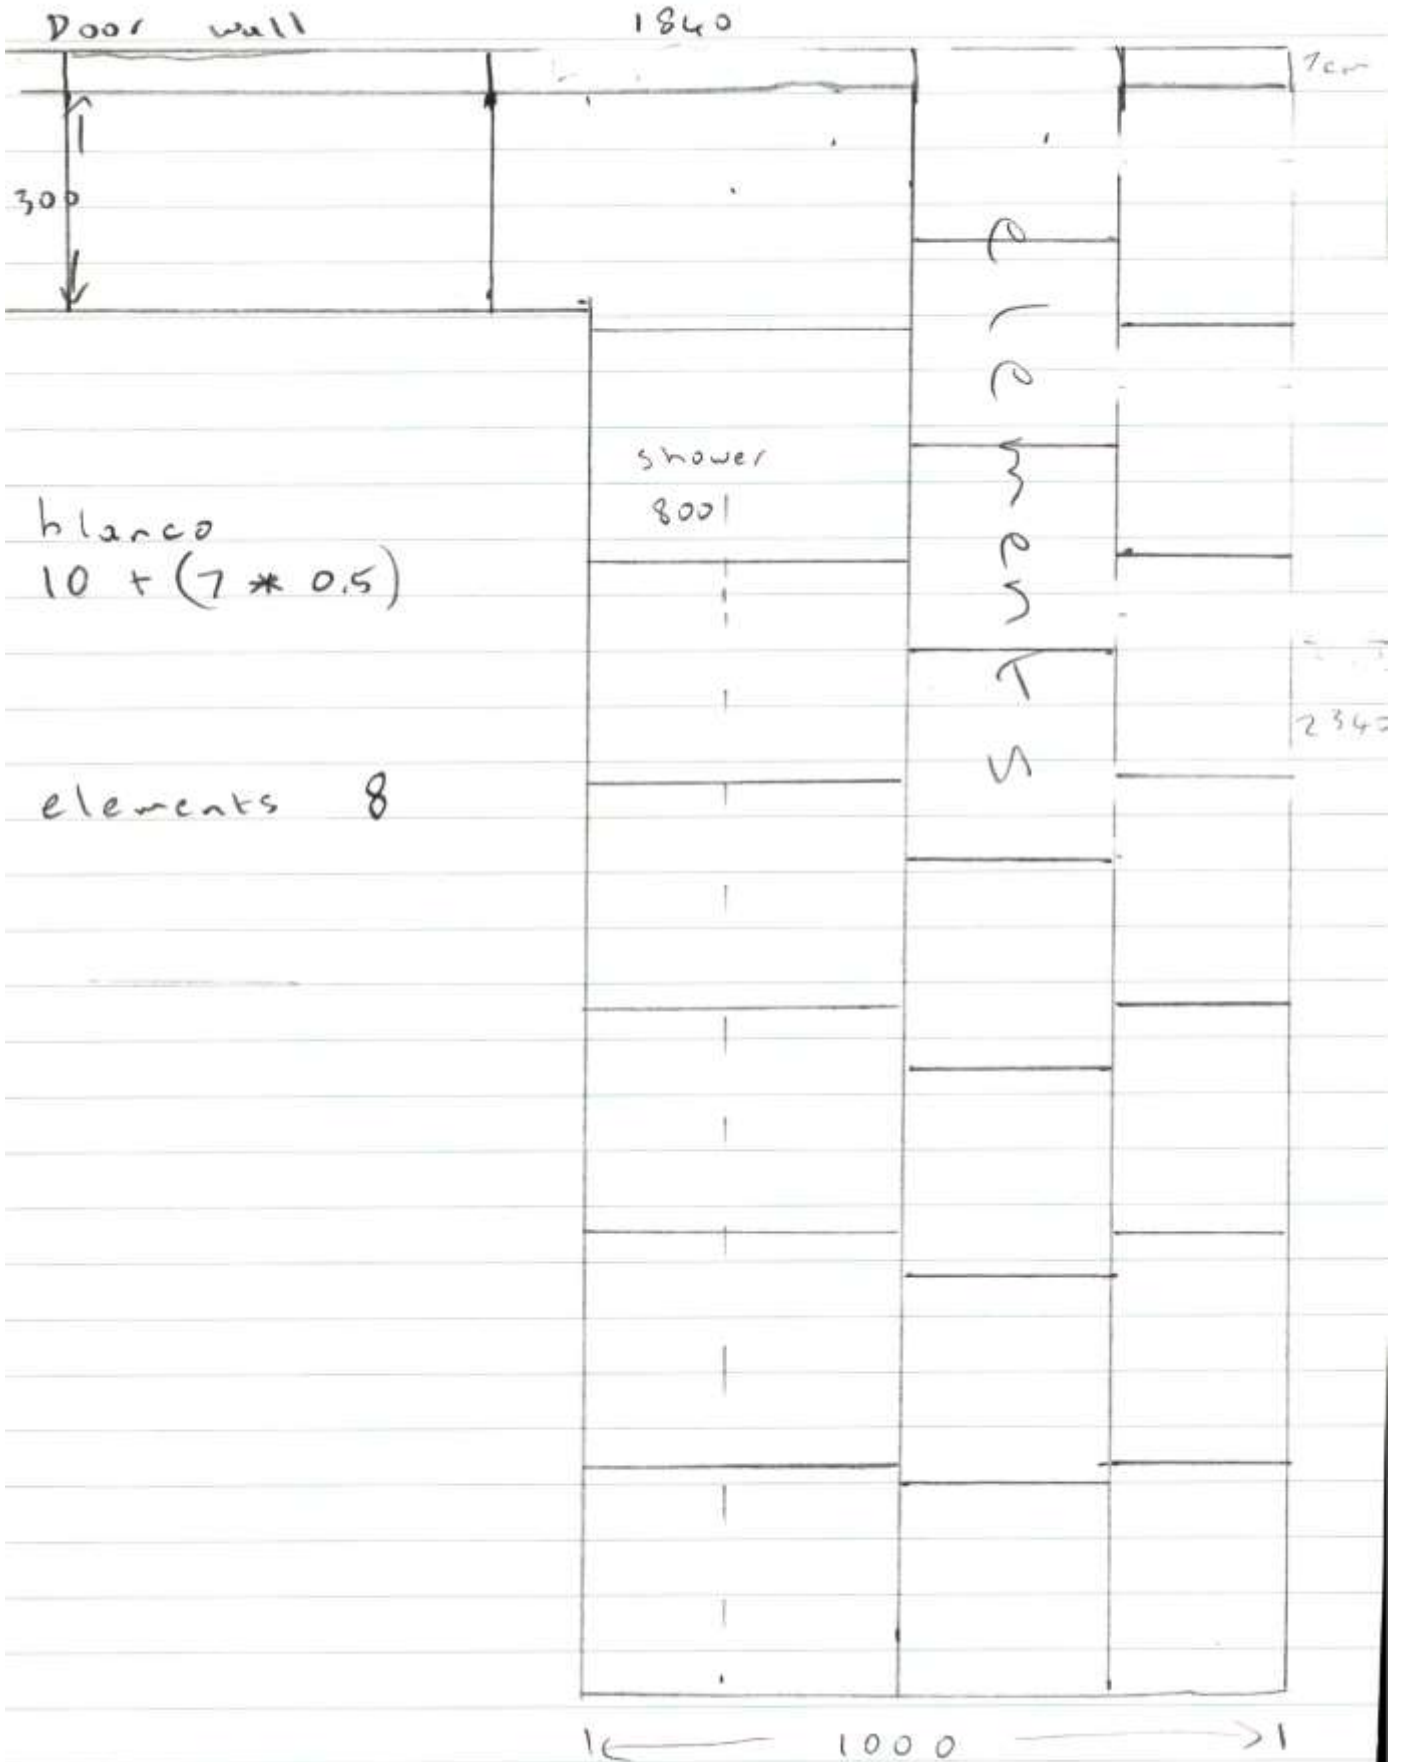

The following pages show the rough tiling plan which we used for calculating quantities.

water 30x30

blanco 33x51

raa wall including window part on same plane

$$20 + 8 * 5 + 5 * 3$$

window wall

18 + 8 bits

Did we decide to have elements all the way down? I think so.

34

(26 tiles)

placo floor tiles are .45 x .45

15 tiles required
order 3.5 sq m (2 tiles)

floor

1840

20 blanco floor @ 5 per sq. m
= 4 sq. m.

ADDRESSED TO
 Mr Richard Foster
 8, Reynolds Rd
 Bedworth
 CV12 8BY