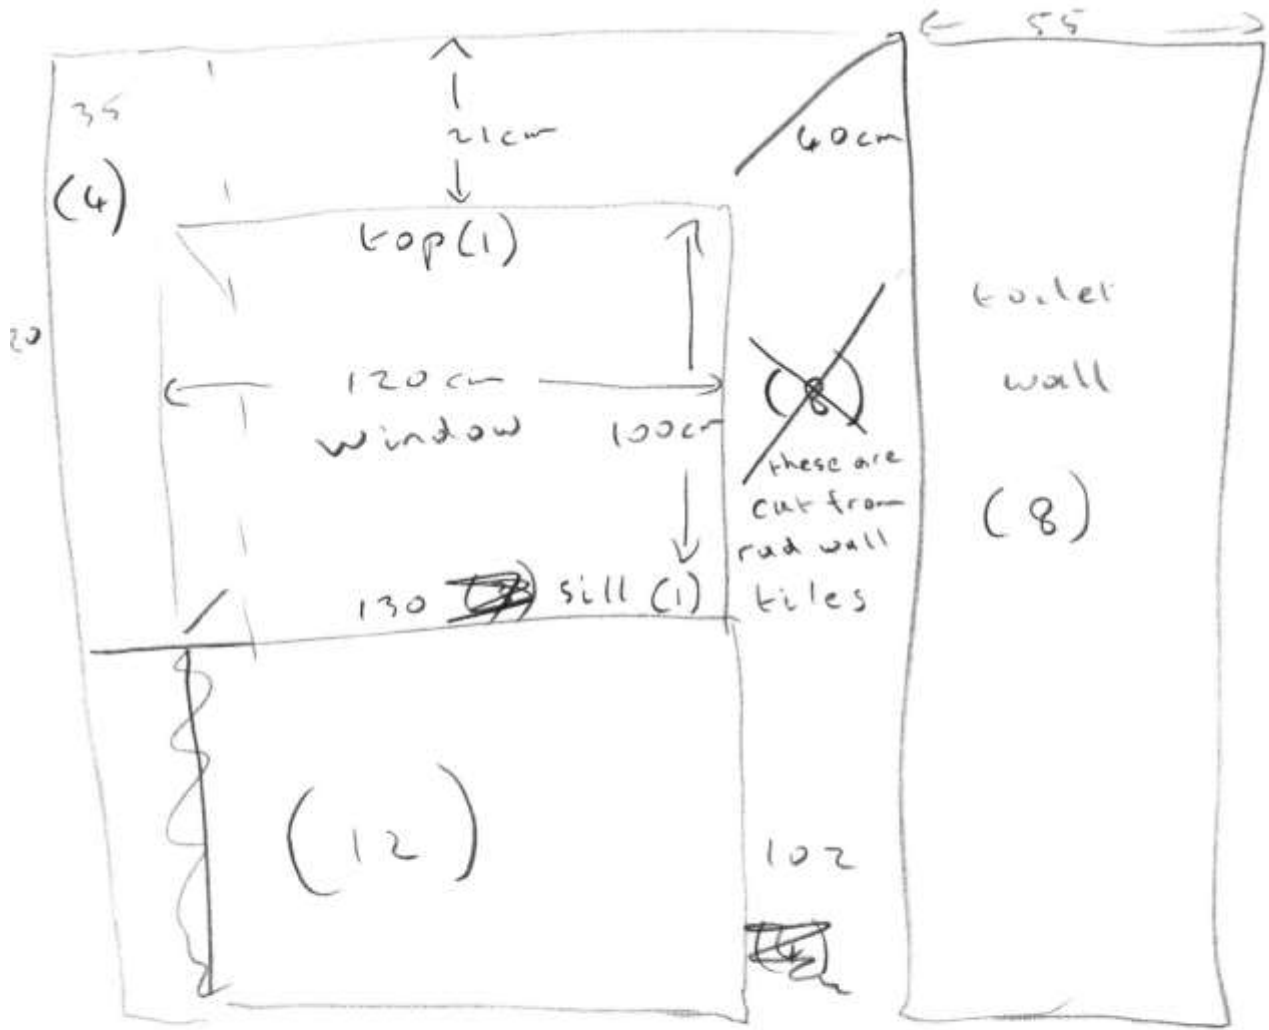

Let's Chat! Online

Cookies help us deliver our services. By using our services, you agree to our use of cookie:

[OK](#) [Learn more](#)

Tiles

Shop Now

Madagascar Blanco
59.6X59.6

Madagascar Blanco
33.3X100

These are our chosen tiles. Our design is to have a strip of the patterned tiles with a chrome border behind the shower and a strip in the middle of the basin on the basin wall, including one above the window.

The following pages show the rough tiling plan which we used for calculating quantities.

water 30x30

blanco 33x51

raa wall including window part on same plane

$$20 + 8 * 5 + 5 * 3$$

window wall

18 + 8 bits

Did we decide to have elements all the way down? I think so.